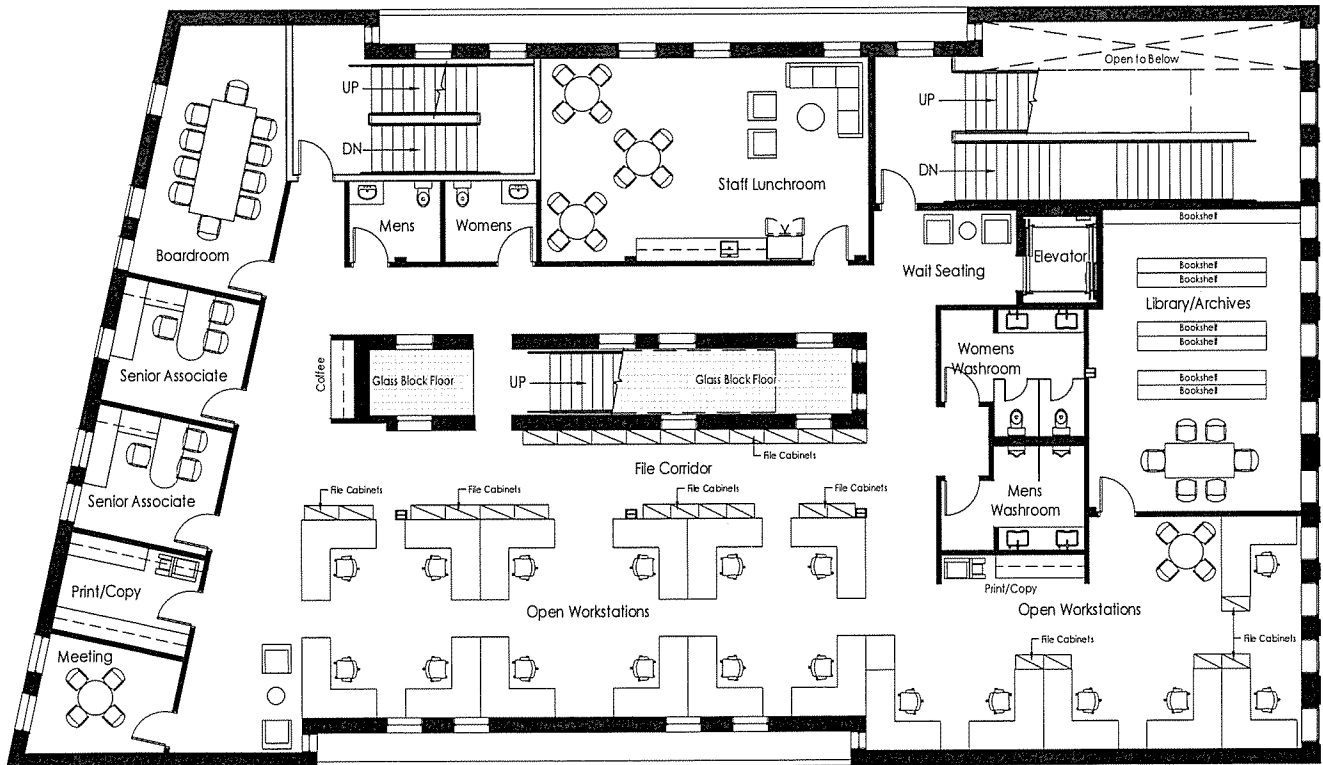

BRIGHTON BLOCK

LAW OFFICE INTERIOR LAYOUTS - 2ND FLOOR
EDMONTON, ALBERTA

**HODGSON
SCHILF
EVANS
ARCHITECTS INC.**

T-1
JAN 27 2017
PN: 17002